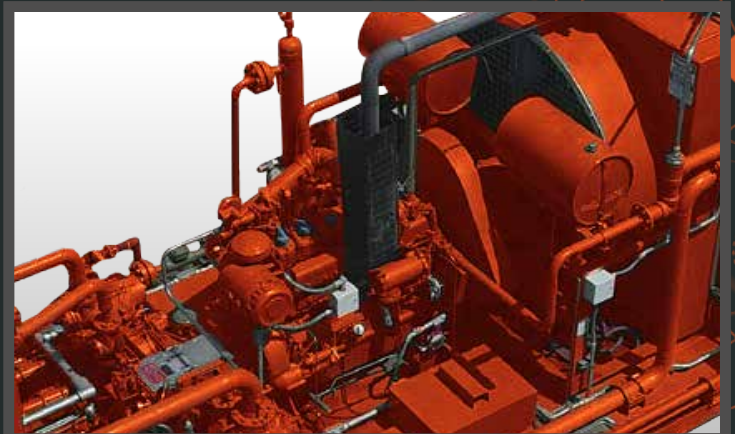

FLOGISTIX
.....

THE FLOGISTIX SMART GAS LIFT PHILOSOPHY

---

1. 1 Fully automated optimization is continuously achieving the perfect injection rate.
2. 2 Equipment protection via API kickoff sequence.
3. 3 Robust mechanical design suitable for highly dynamic operating conditions.

THE FLOGISTIX SMART GAS LIFT PHILOSOPHY IS MAXIMIZING YOUR RESOURCES.

LEARN MORE ABOUT OUR PRODUCTS AT [FLOGISTIX.COM](https://www.flogistix.com)