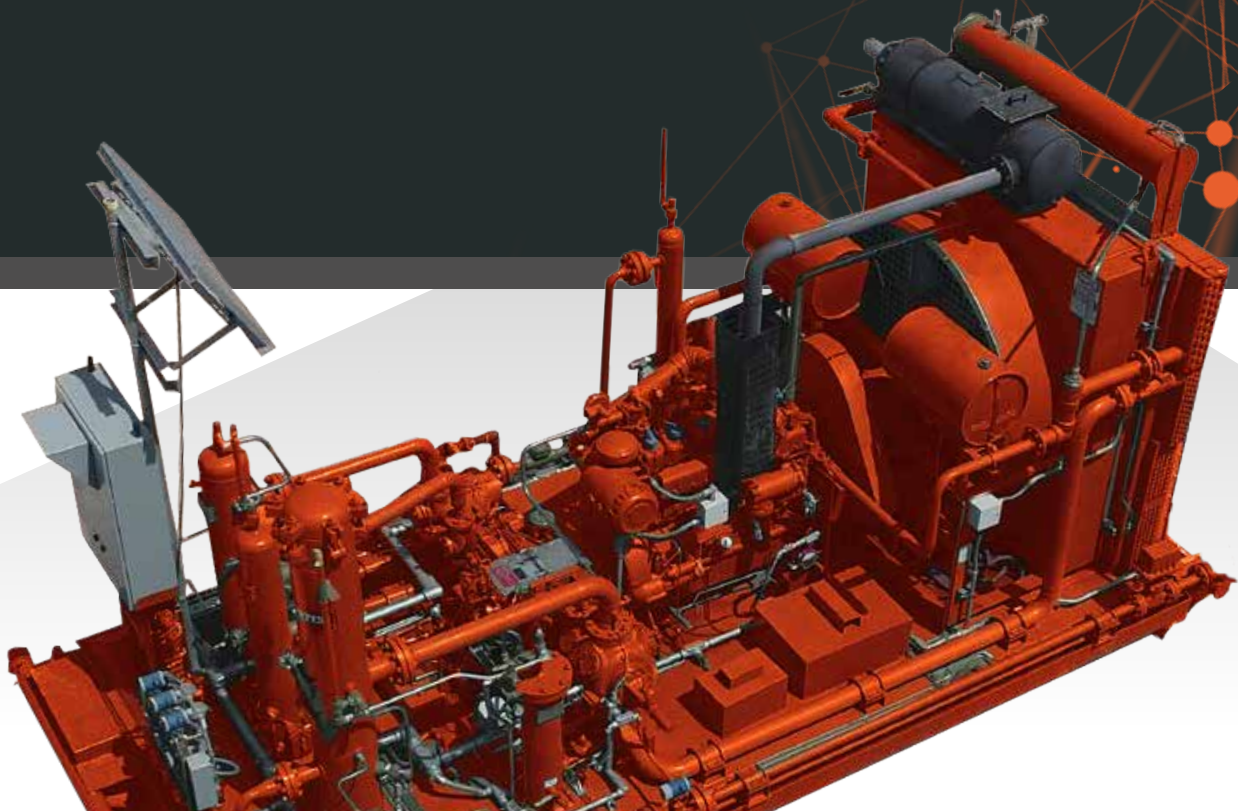

THE SMART GAS LIFT ADVANTAGE

Automated Well Optimization: Continuously perfects the injection rate for maximum well performance.

Expanded Resources: Never-ending optimization of gas lift wells becomes fully automated, exceeding human capabilities and freeing up valuable human resources.

Convenient Remote Control: Optimization and performance data available from your desktop: historical, instant, accessible and applied.

Proven Flogistix Performance: 98% mechanical availability guarantee.

Flogistix Ariel Package: Modern application of proven and reliable technology.

LEARN MORE ABOUT OUR PRODUCTS AT [FLOGISTIX.COM](https://www.flogistix.com)